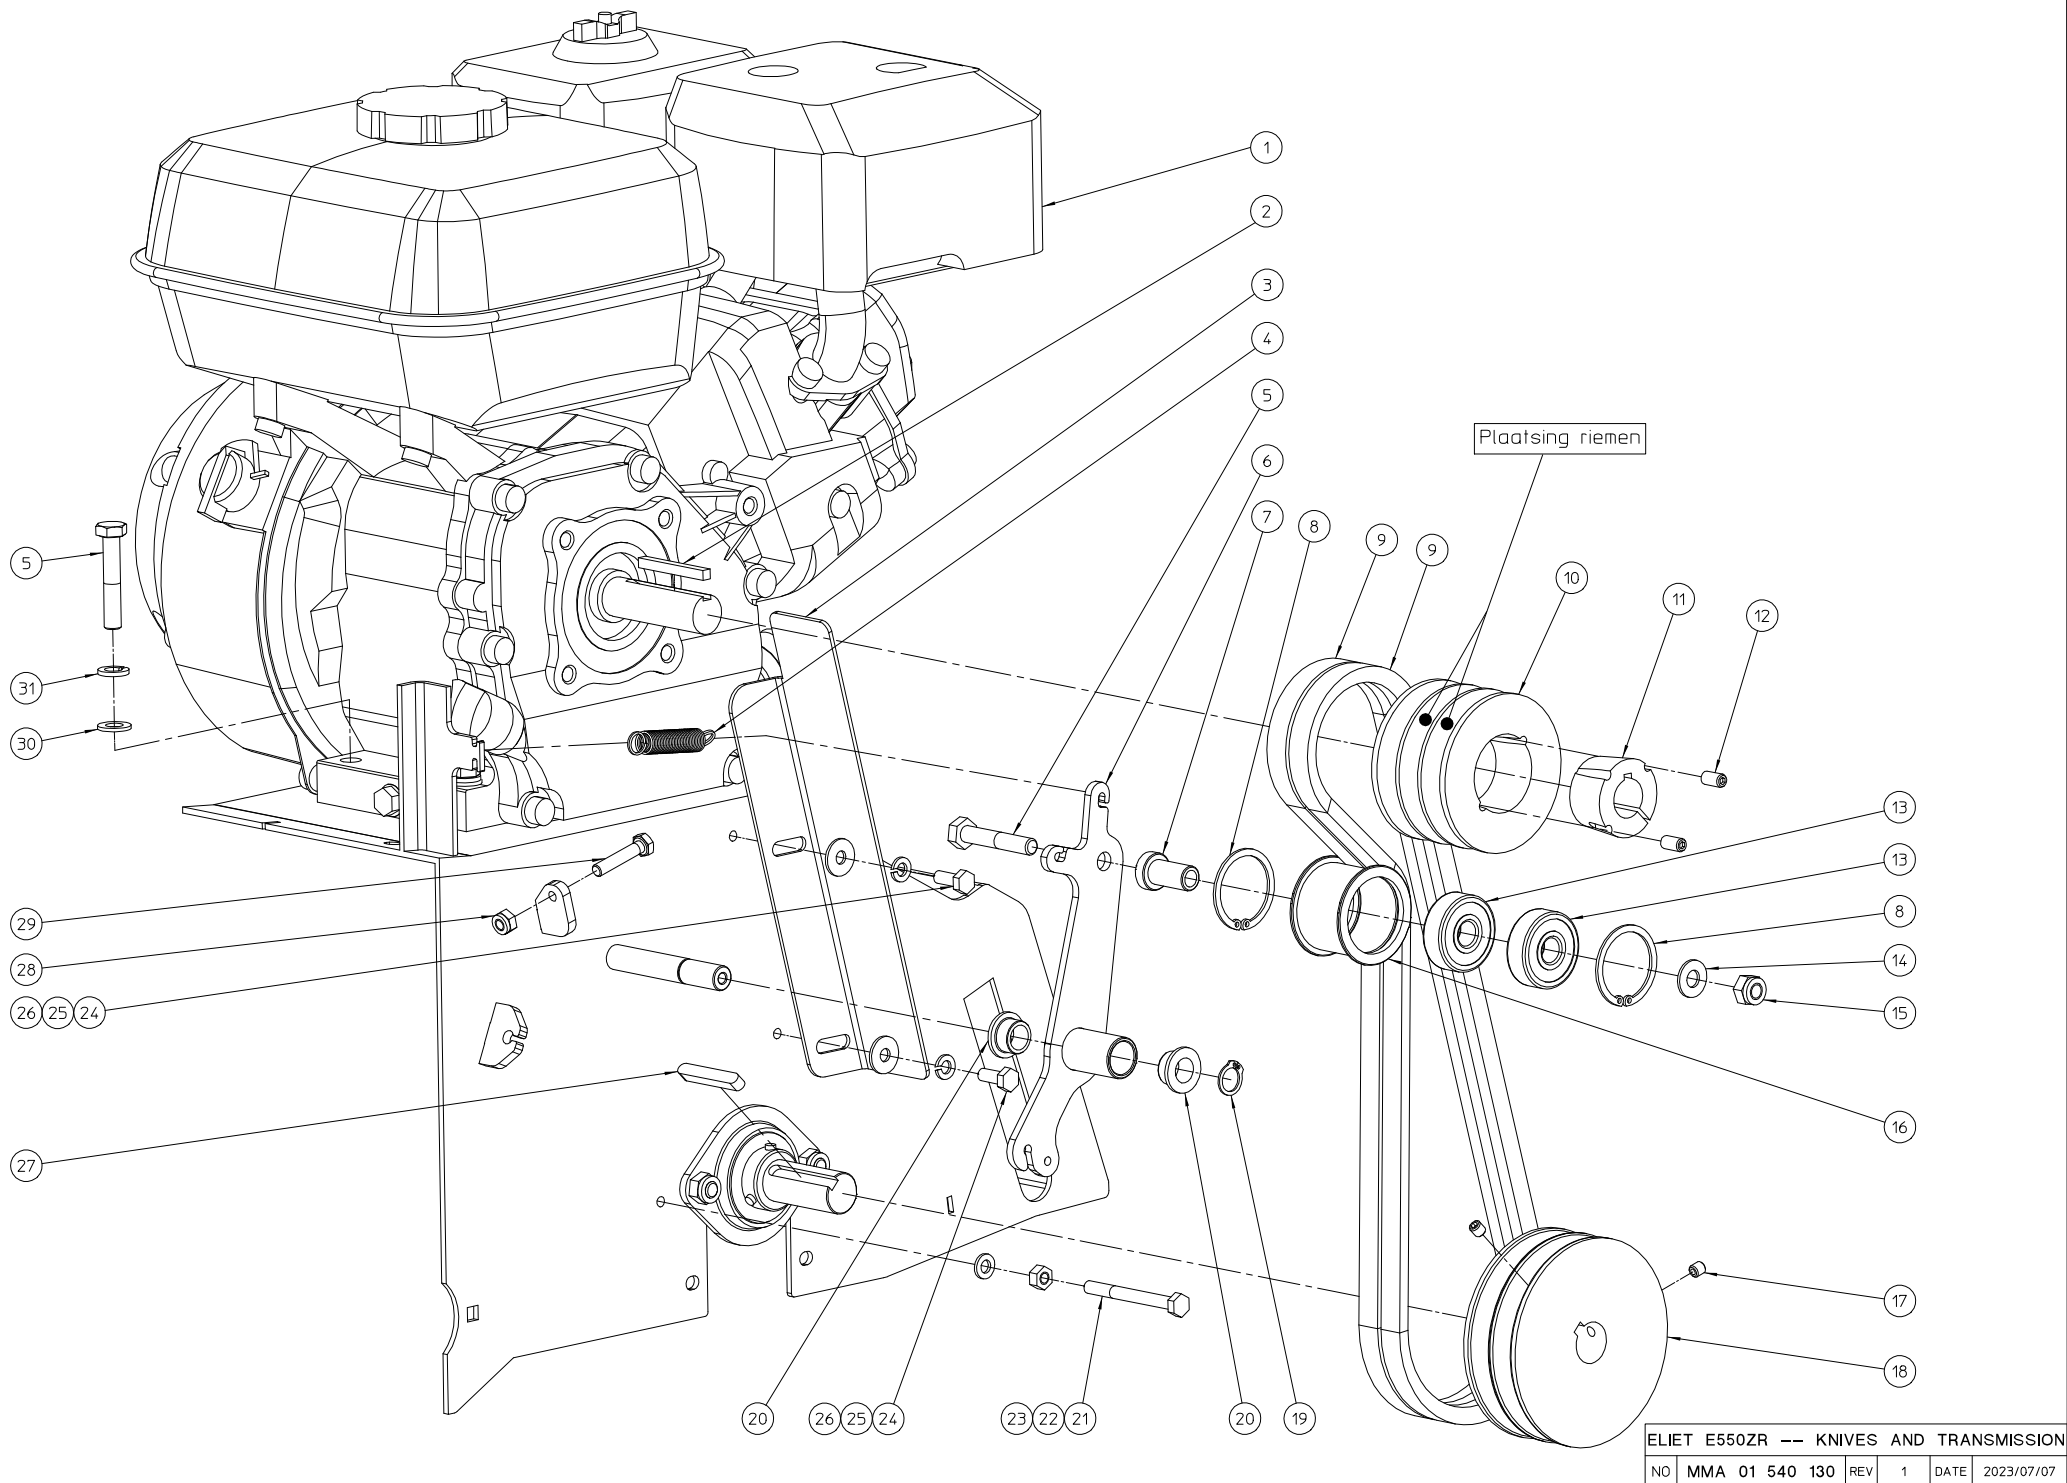

ELIET E550ZR -- KNIVES AND TRANSMISSION						
NO	MMA 01 540 130	REV	1	DATE	2023/07/07